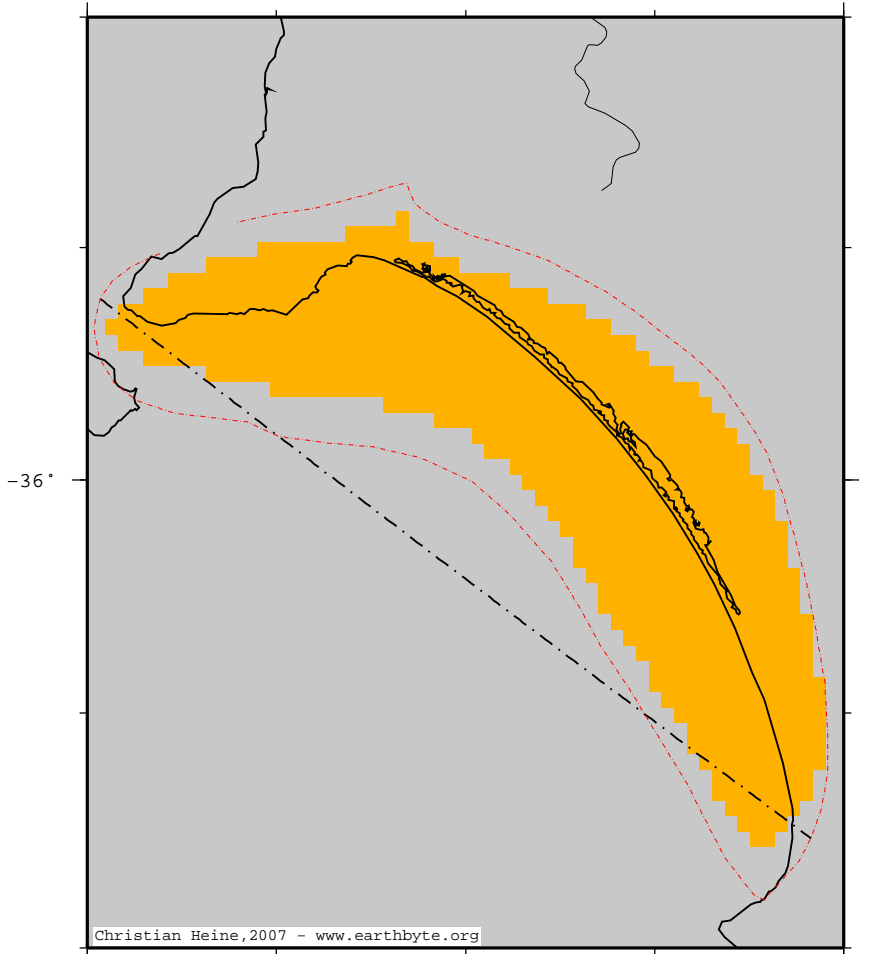

# TroubridgeBasin – TC1\_z550

Depth