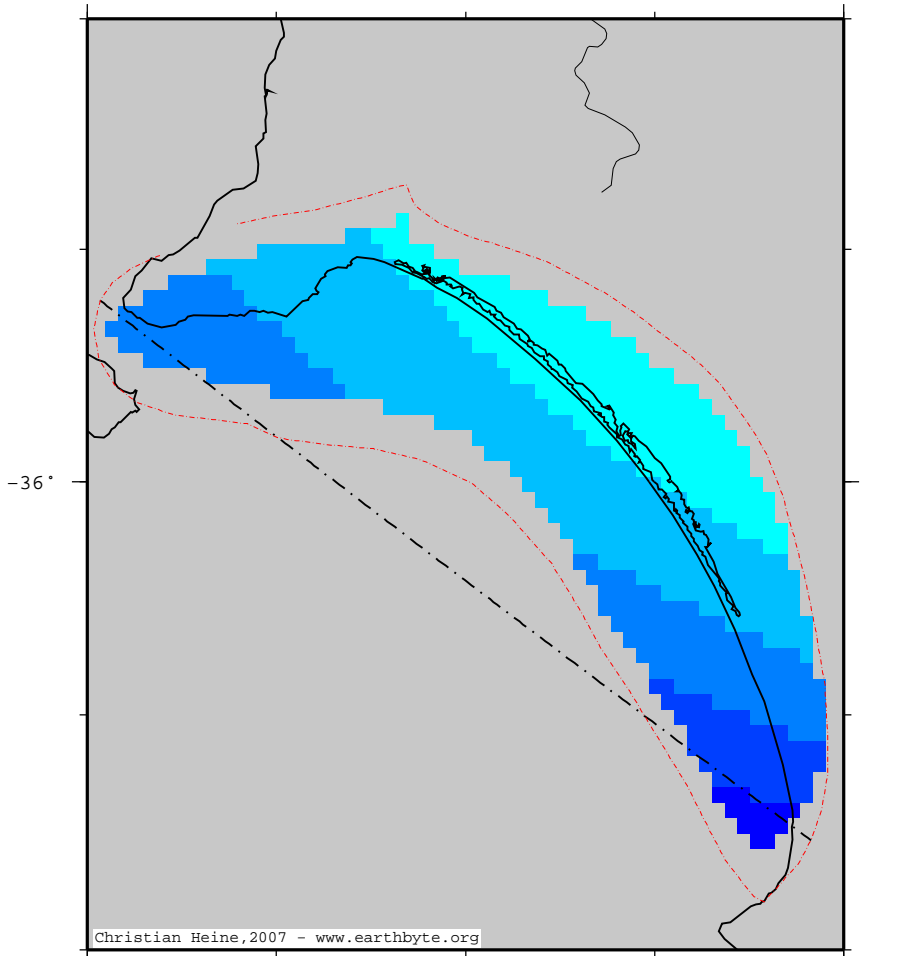

TroubridgeBasin – plaincrust

Thickness