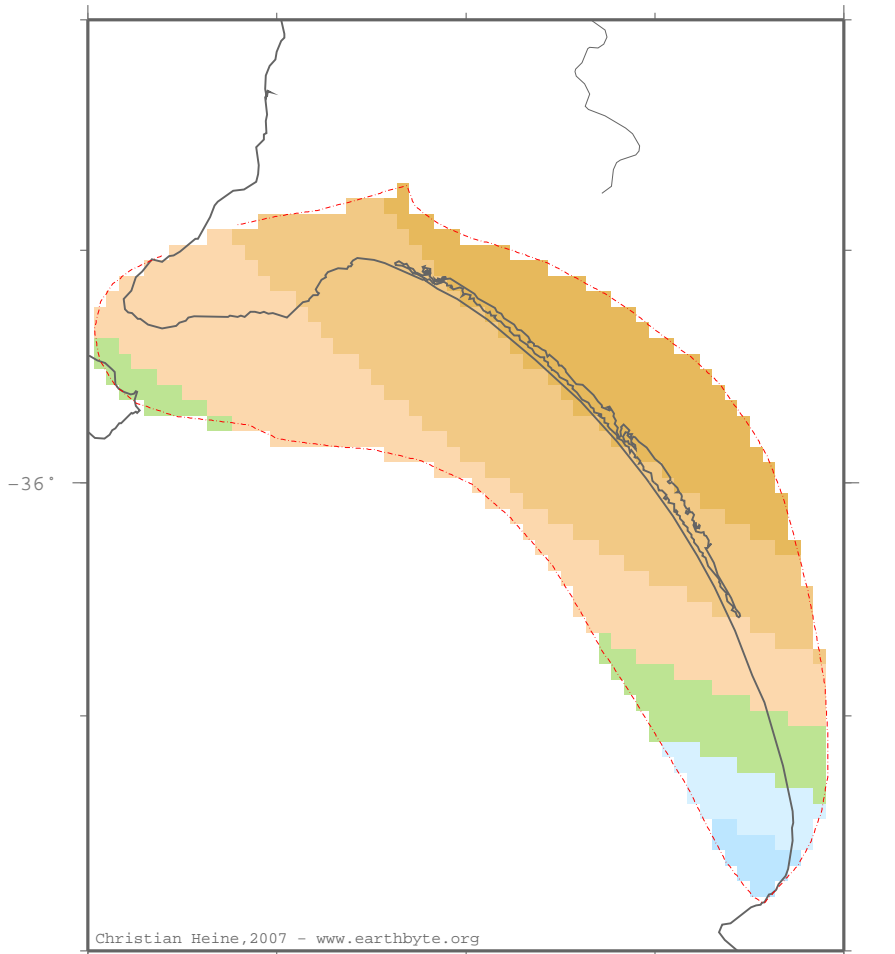

TroubridgeBasin – predele

Elevation