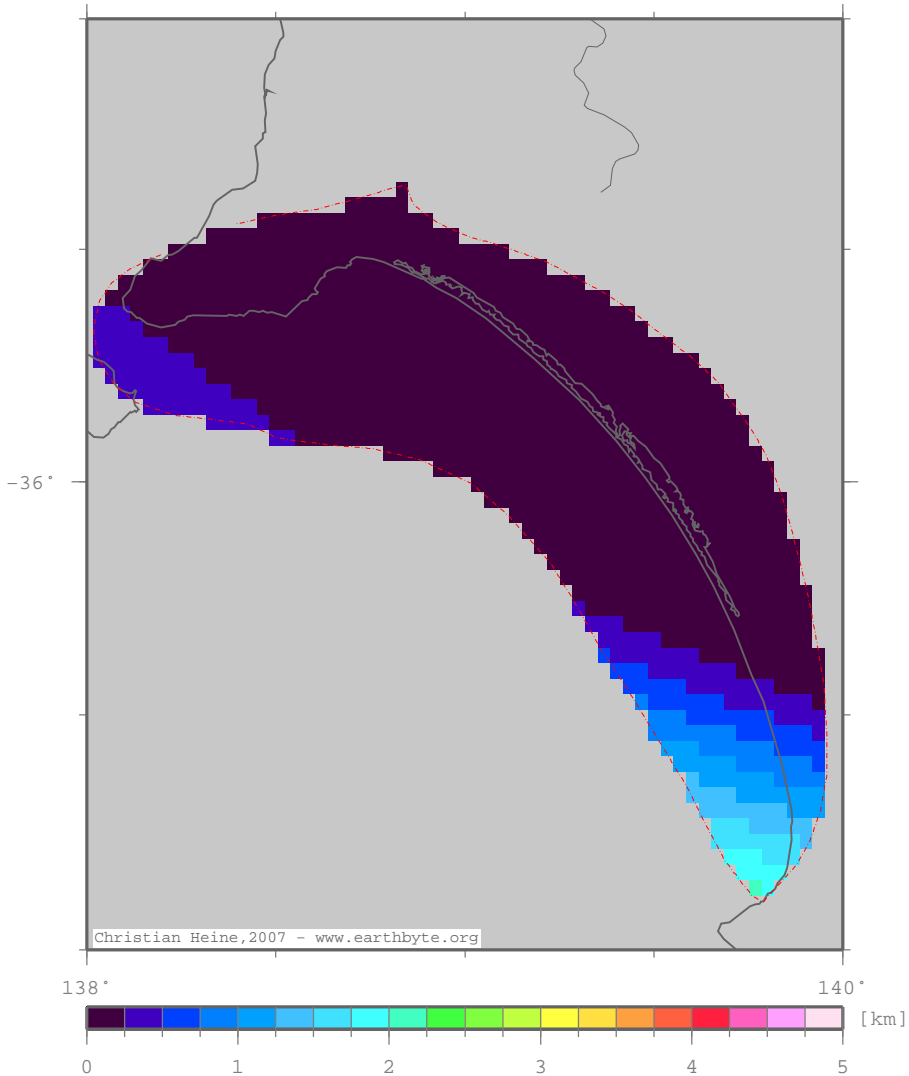

TroubridgeBasin – ttscrust

Total tectonic subsidence