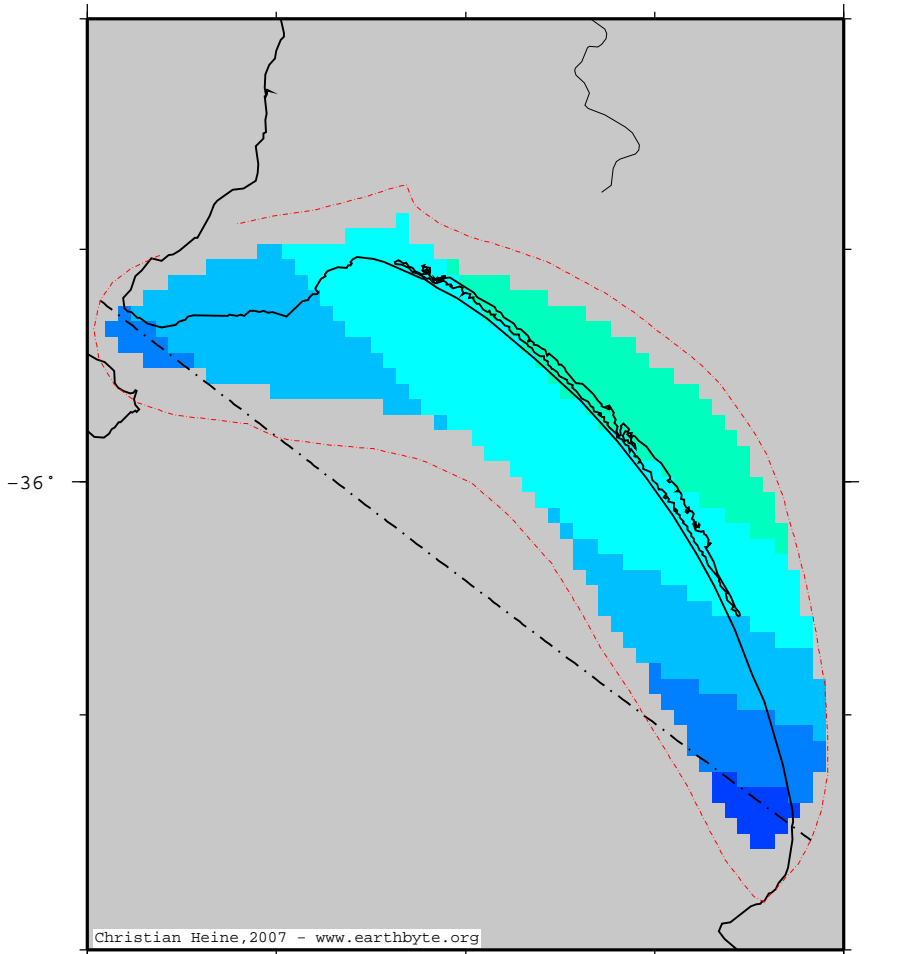

TroubridgeBasin - thick

10 15 20 25 30 35 40 45 50

Thickness