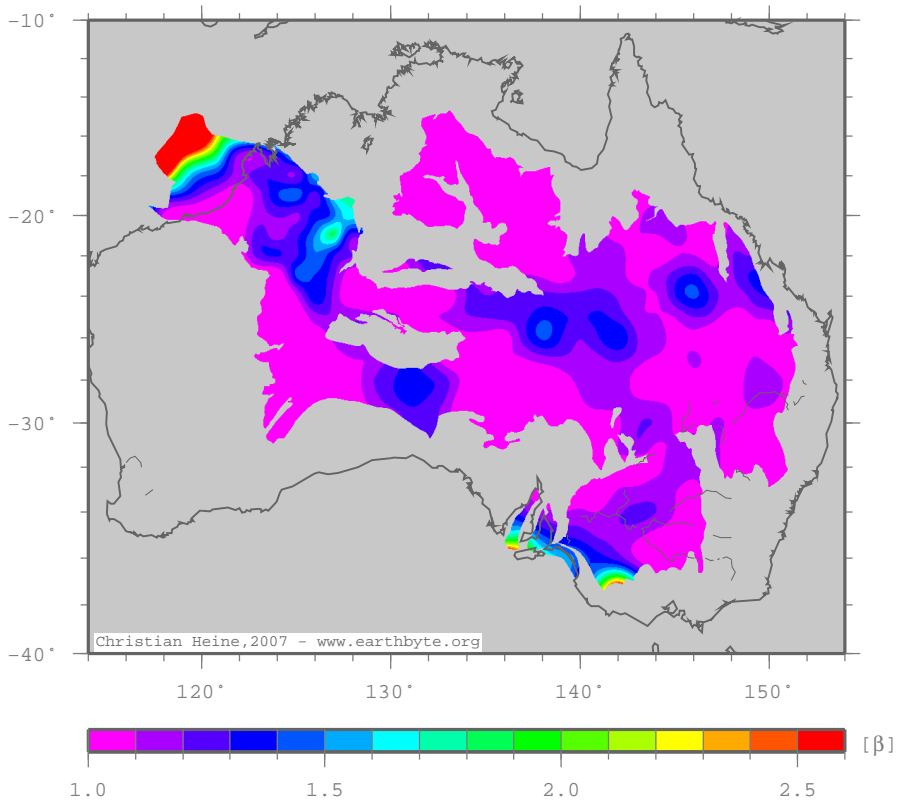

# Australia – Beta (Sediment) (based on basin rim)

Crustal extension from sed thickness