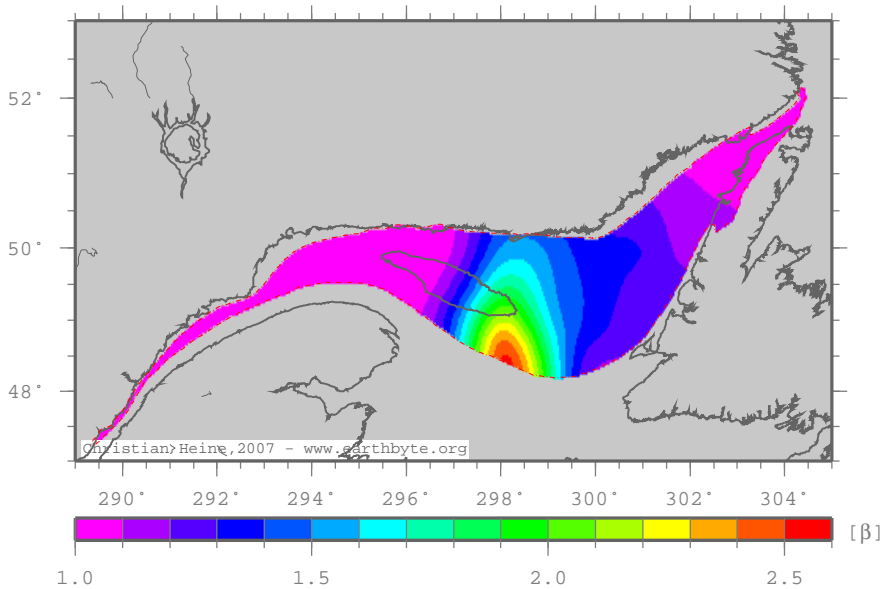

# AnticostiBasin – betased

Crustal extension from sed thickness