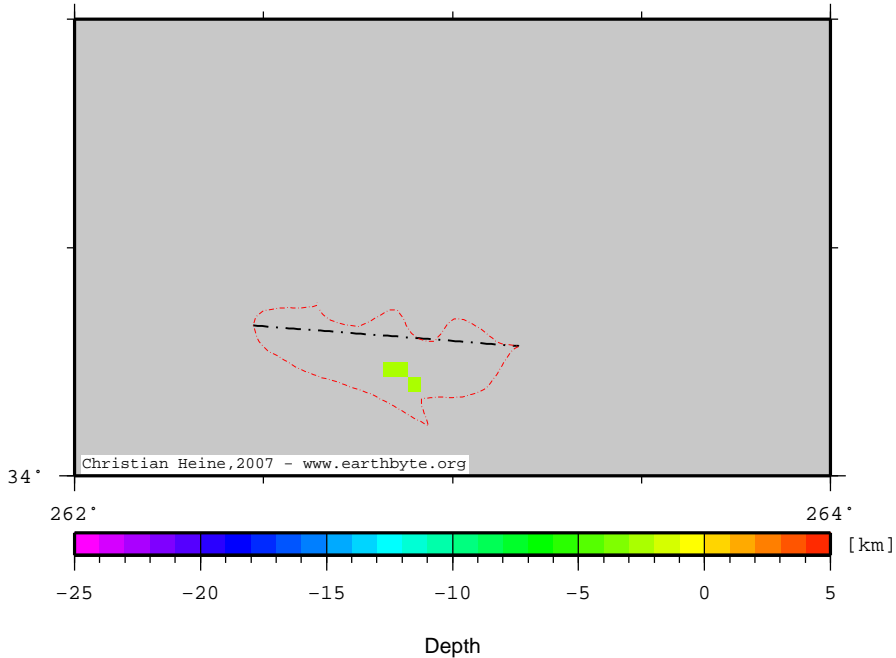

# ArdmoreandShermanBasinsMariettaSyncline – t4

Depth