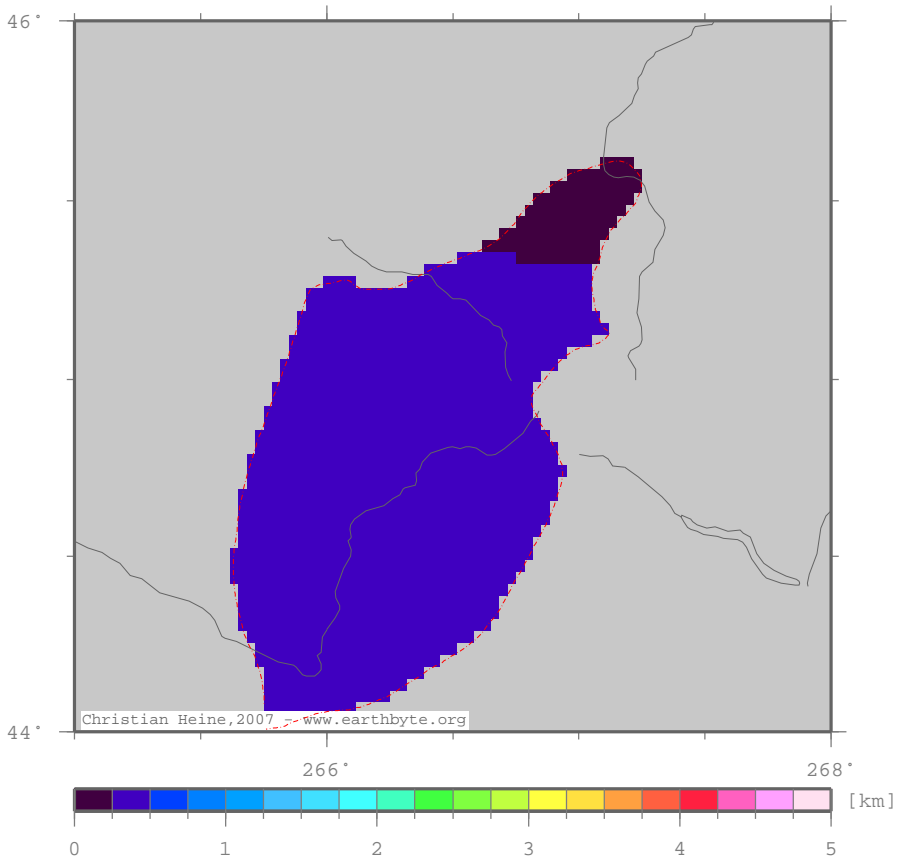

MinneapolisBasin – tssed

Total tectonic subsidence